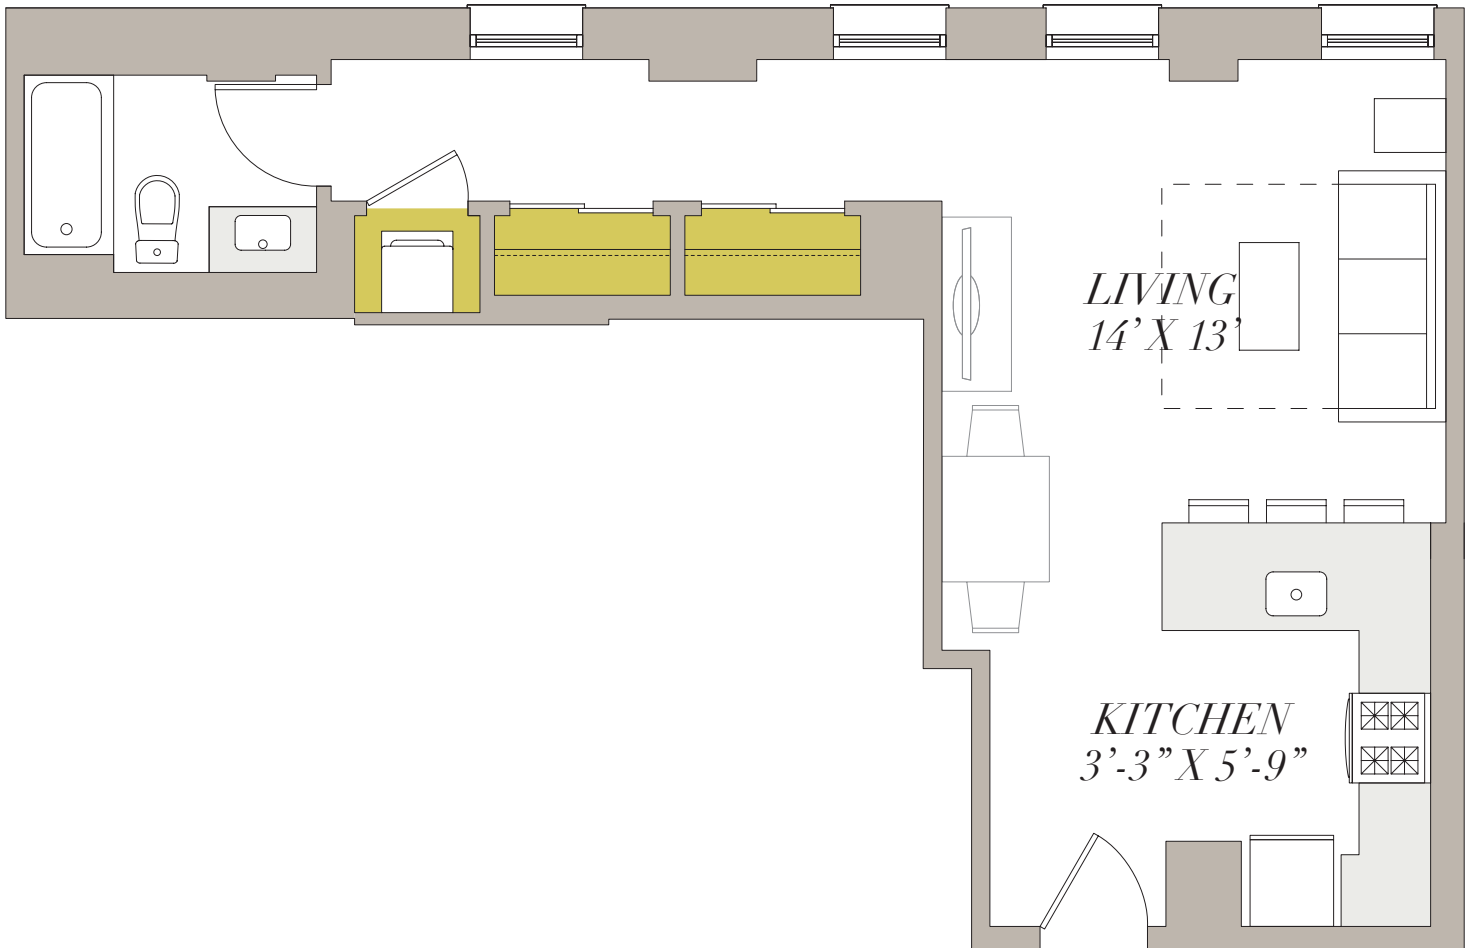

STUDIO ONE BATH

APARTMENT FEATURES

Spectacular Lake & City Views
High-Speed Internet
Open Floor Plans
In-Unit Heating & AC
Generous Storage
In-Unit Washer & Dryer
Gourmet Kitchens
Stainless Steel Appliances
Granite Countertops
Grohe Fixtures
Energy-Saving Lighting
LEED-Certified

773 347 3384

5454 South Shore Drive
Chicago IL 60615
shorelandchicago.com

SHORE LAND