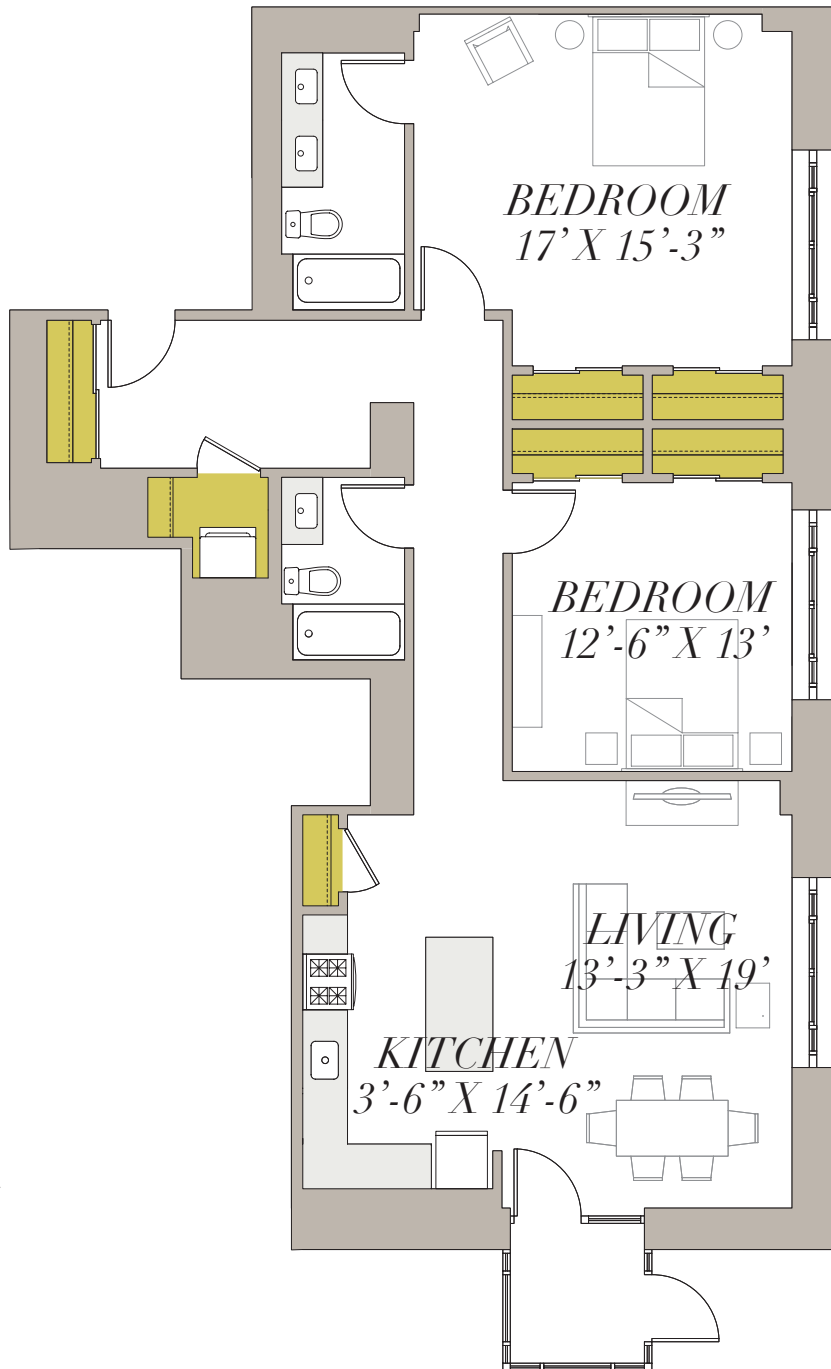

TWO BED TWO BATH BBB

APARTMENT FEATURES

- Spectacular Lake & City Views
- High-Speed Internet
- Open Floor Plans
- In-Unit Heating & AC
- Generous Storage
- In-Unit Washer & Dryer
- Gourmet Kitchens
- Stainless Steel Appliances
- Granite Countertops
- Grohe Fixtures
- Energy-Saving Lighting
- LEED-Certified

773 347 3384

5454 South Shore Drive
Chicago IL 60615
shorelandchicago.com

SHORE LAND