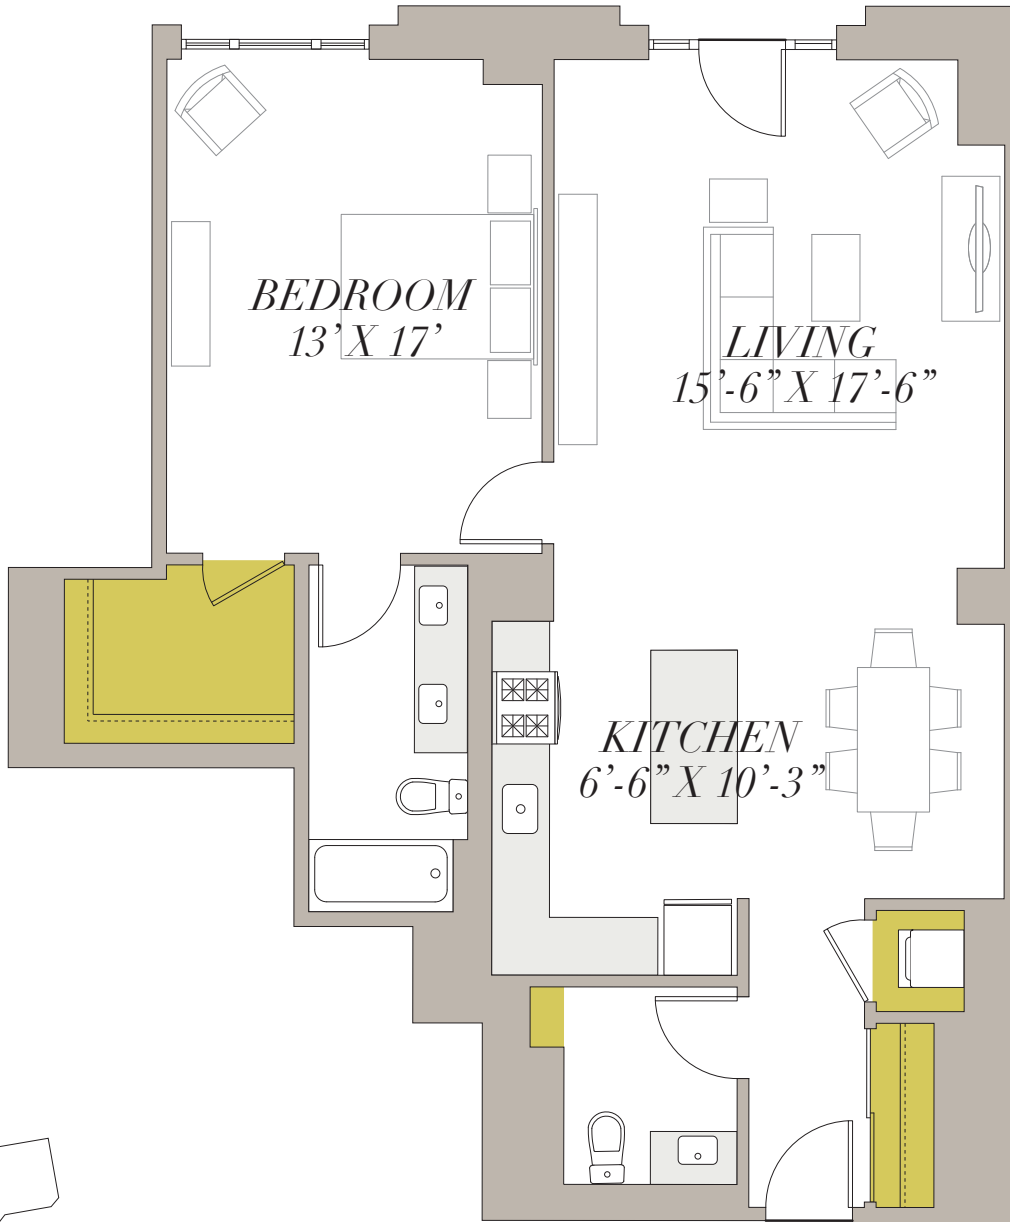

TWO BED TWO BATH

APARTMENT FEATURES

Spectacular Lake & City Views
High-Speed Internet
Open Floor Plans
In-Unit Heating & AC
Generous Storage
In-Unit Washer & Dryer
Gourmet Kitchens
Stainless Steel Appliances
Granite Countertops
Grohe Fixtures
Energy-Saving Lighting
LEED-Certified

773 347 3384

5454 South Shore Drive
Chicago IL 60615
shorelandchicago.com

SHORE LAND