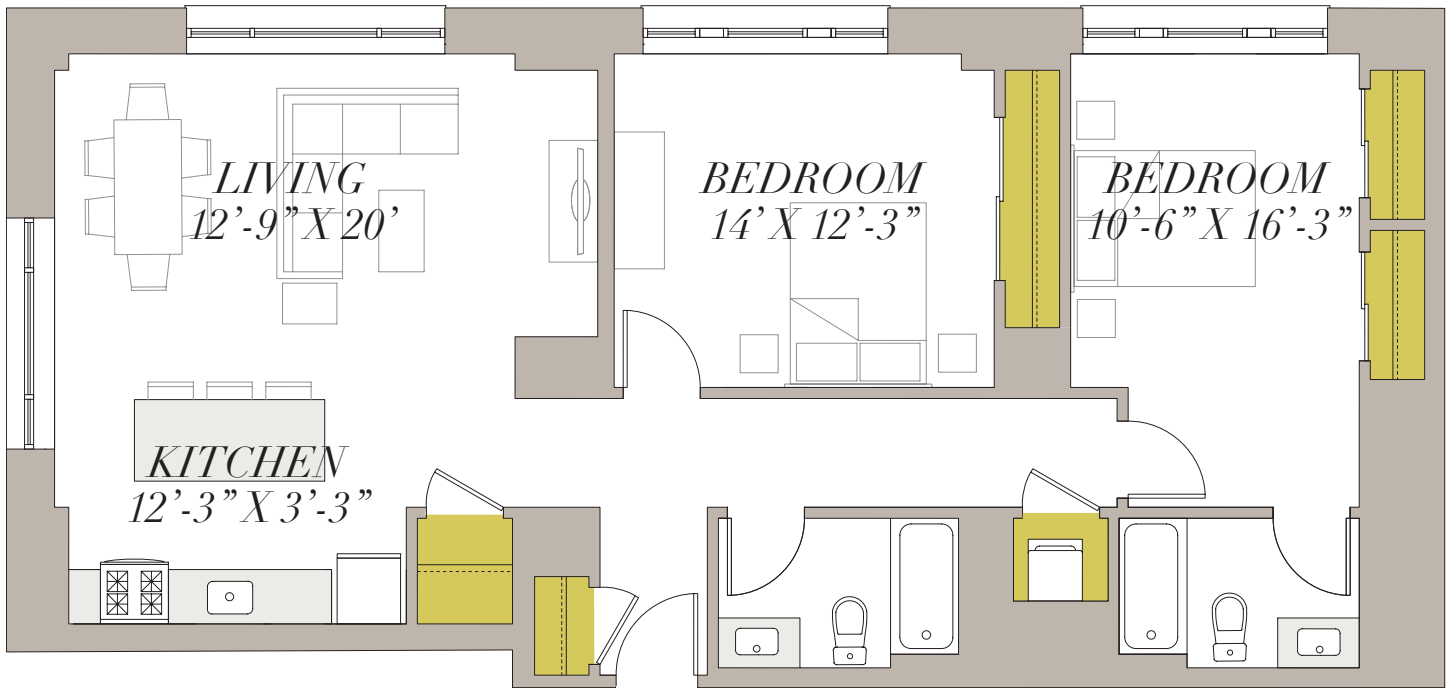

TWO BED TWO BATH

APARTMENT FEATURES

Spectacular Lake & City Views
High-Speed Internet
Open Floor Plans
In-Unit Heating & AC
Generous Storage
In-Unit Washer & Dryer
Gourmet Kitchens
Stainless Steel Appliances
Granite Countertops
Grohe Fixtures
Energy-Saving Lighting
LEED-Certified

773 347 3384

5454 South Shore Drive
Chicago IL 60615
shorelandchicago.com

SHORE LAND