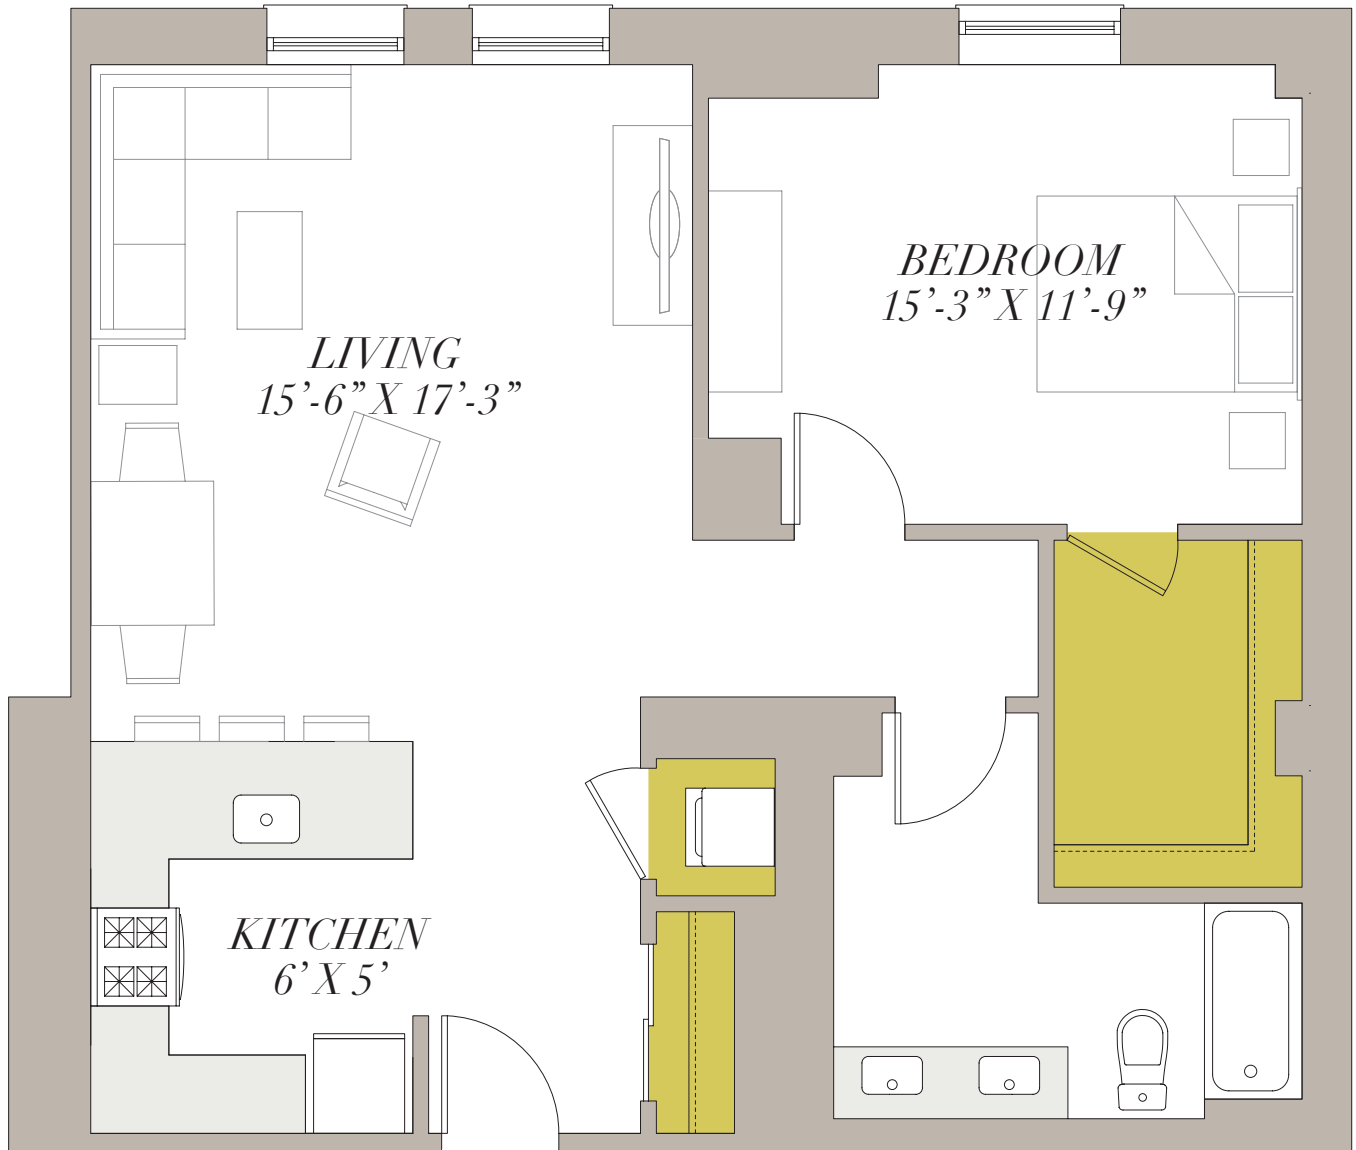

ONE BED ONE BATH

RR

APARTMENT FEATURES

Spectacular Lake & City Views
High-Speed Internet
Open Floor Plans
In-Unit Heating & AC
Generous Storage
In-Unit Washer & Dryer
Gourmet Kitchens
Stainless Steel Appliances
Granite Countertops
Grohe Fixtures
Energy-Saving Lighting
LEED-Certified

773 347 3384

5454 South Shore Drive
Chicago IL 60615
shorelandchicago.com

SHORE LAND