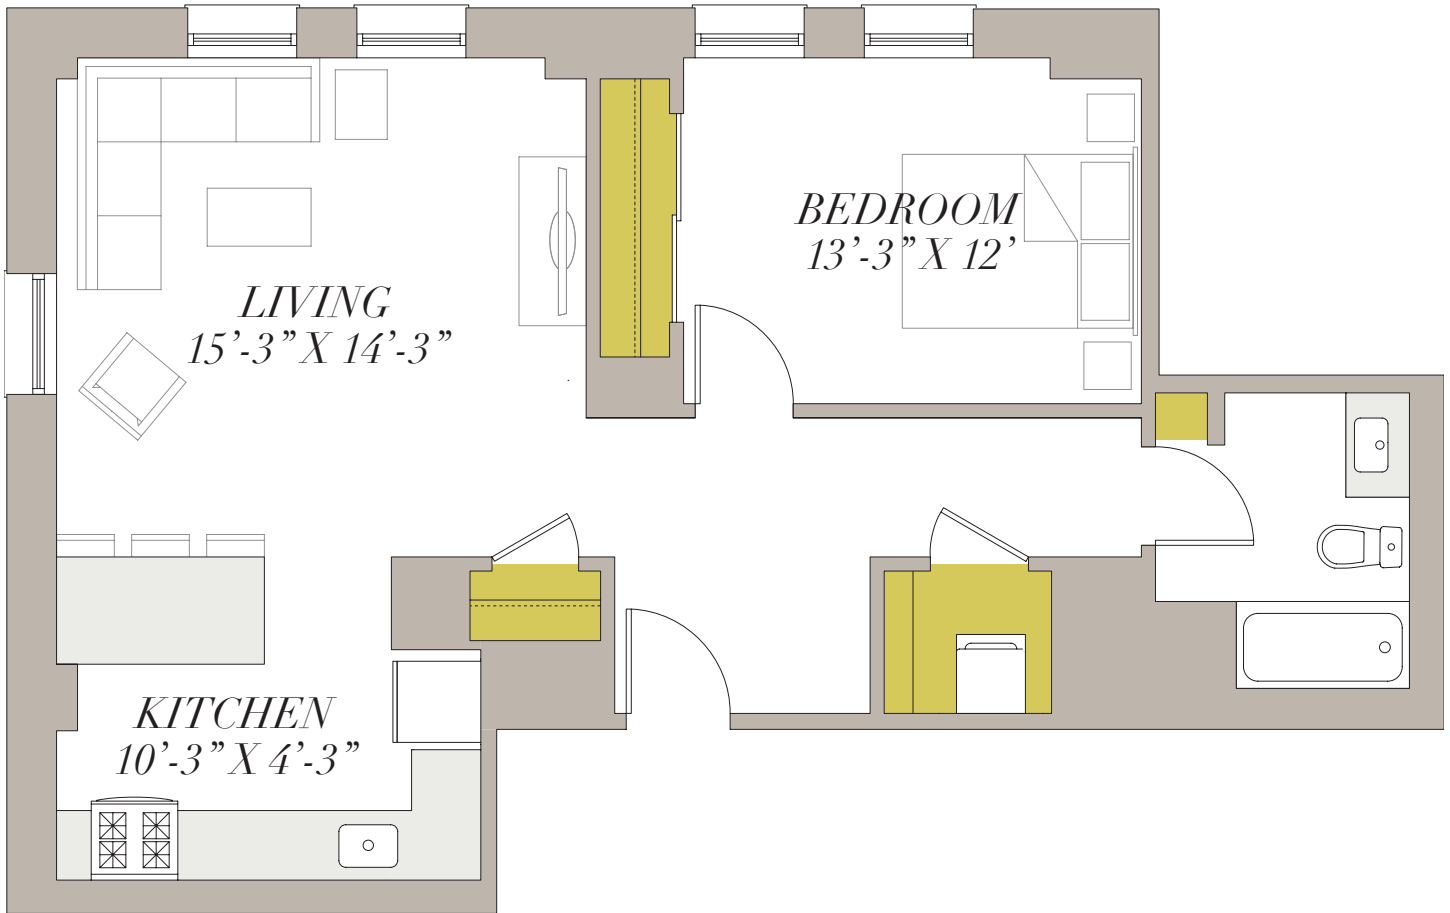

ONE BED ONE BATH

APARTMENT FEATURES

Spectacular Lake & City Views
High-Speed Internet
Open Floor Plans
In-Unit Heating & AC
Generous Storage
In-Unit Washer & Dryer
Gourmet Kitchens
Stainless Steel Appliances
Granite Countertops
Grohe Fixtures
Energy-Saving Lighting
LEED-Certified

773 347 3384

5454 South Shore Drive
Chicago IL 60615
shorelandchicago.com

SHORE LAND