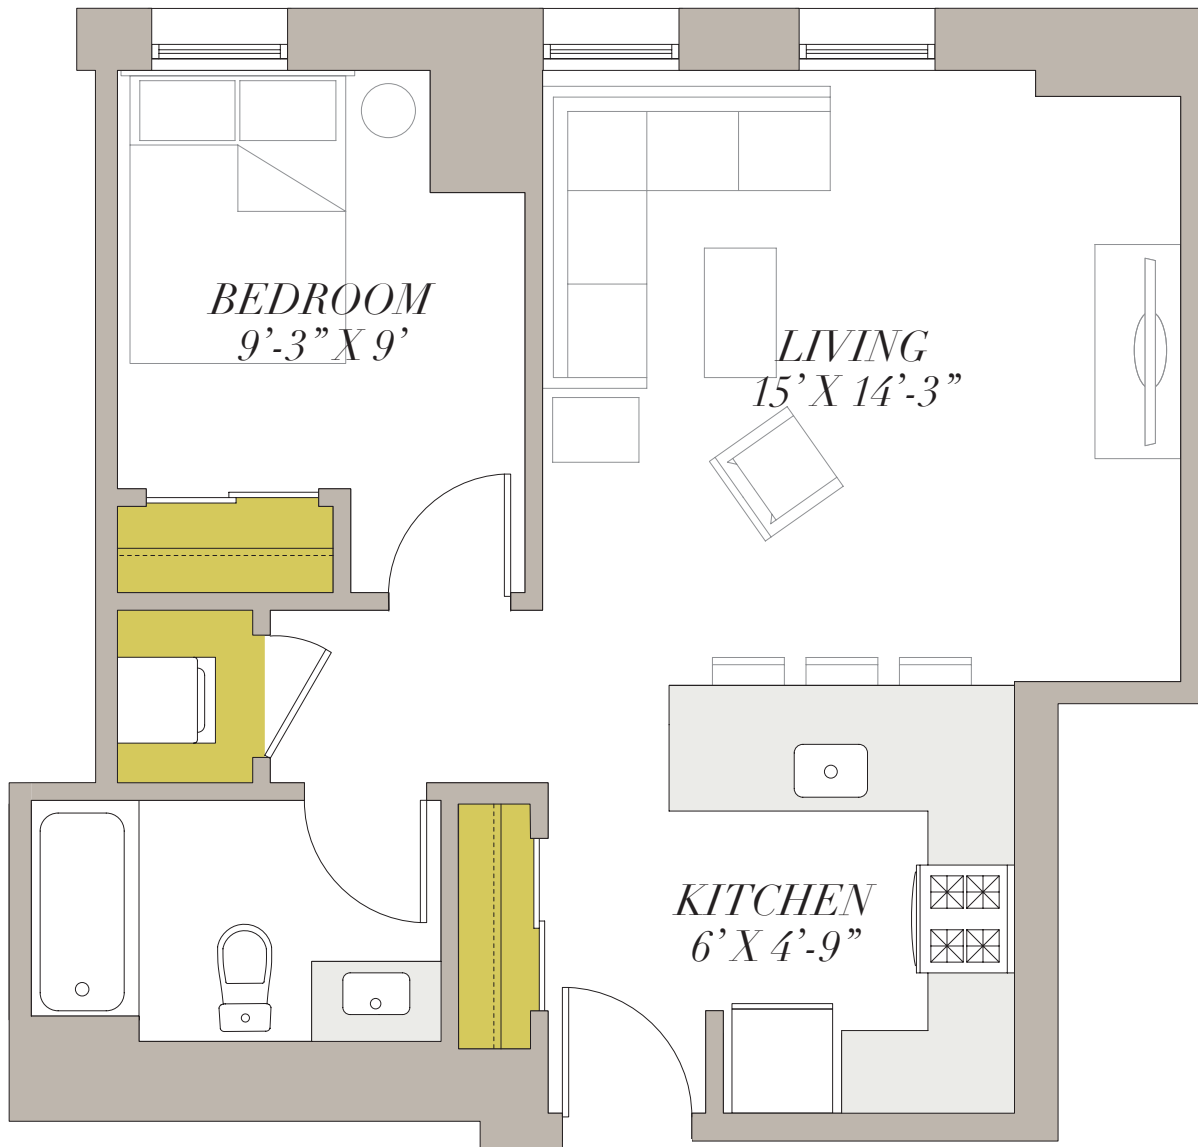

K3

**ONE BED
ONE BATH**

APARTMENT FEATURES

- Spectacular Lake & City Views
- High-Speed Internet
- Open Floor Plans
- In-Unit Heating & AC
- Generous Storage
- In-Unit Washer & Dryer
- Gourmet Kitchens
- Stainless Steel Appliances
- Granite Countertops
- Grohe Fixtures
- Energy-Saving Lighting
- LEED-Certified

773 347 3384

5454 South Shore Drive
Chicago IL 60615
shorelandchicago.com

SHORE LAND