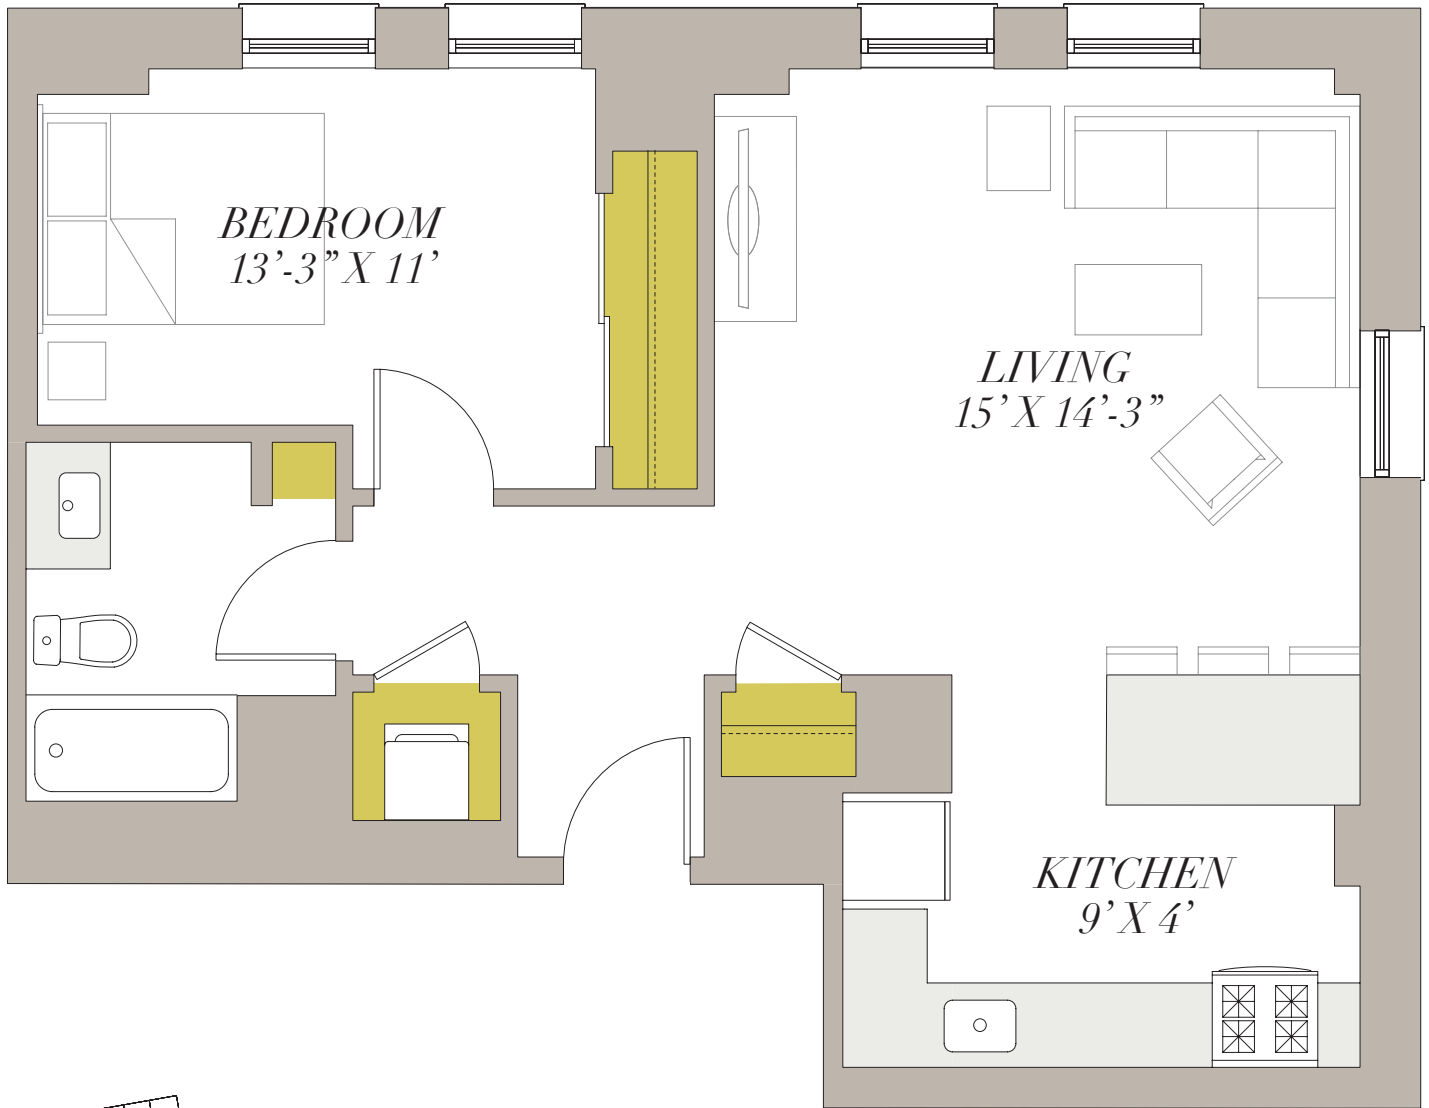

ONE BED ONE BATH

APARTMENT FEATURES

- Spectacular Lake & City Views
- High-Speed Internet
- Open Floor Plans
- In-Unit Heating & AC
- Generous Storage
- In-Unit Washer & Dryer
- Gourmet Kitchens
- Stainless Steel Appliances
- Granite Countertops
- Grohe Fixtures
- Energy-Saving Lighting
- LEED-Certified

773 347 3384

5454 South Shore Drive
Chicago IL 60615
shorelandchicago.com

SHORE LAND