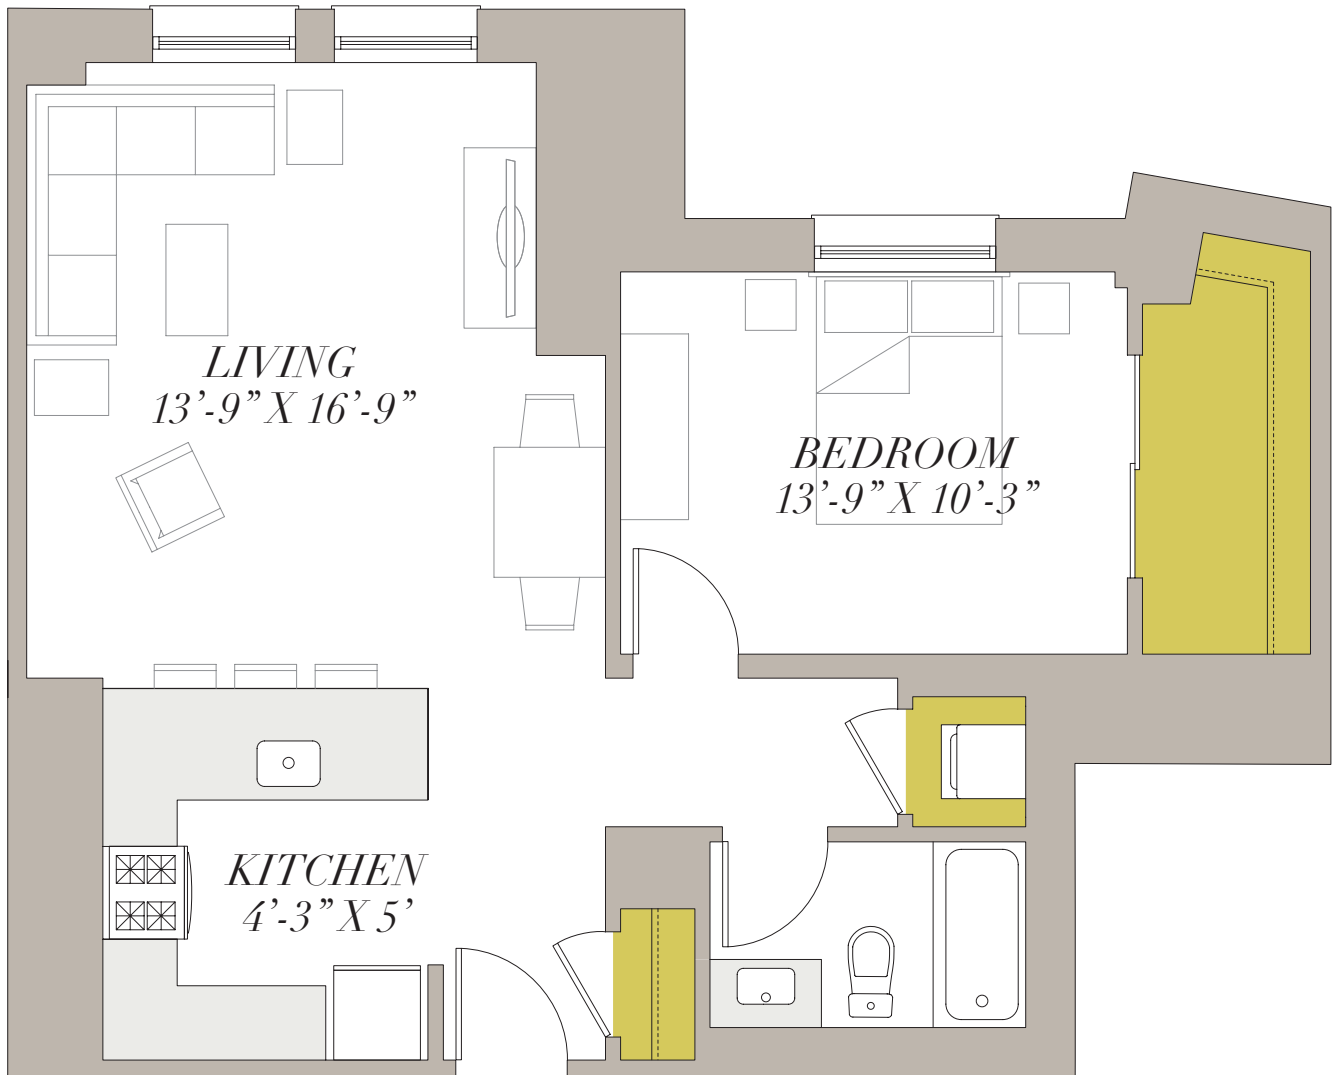

ONE BED ONE BATH

APARTMENT FEATURES

Spectacular Lake & City Views
High-Speed Internet
Open Floor Plans
In-Unit Heating & AC
Generous Storage
In-Unit Washer & Dryer
Gourmet Kitchens
Stainless Steel Appliances
Granite Countertops
Grohe Fixtures
Energy-Saving Lighting
LEED-Certified

773 347 3384

5454 South Shore Drive
Chicago IL 60615
shorelandchicago.com

SHORE LAND