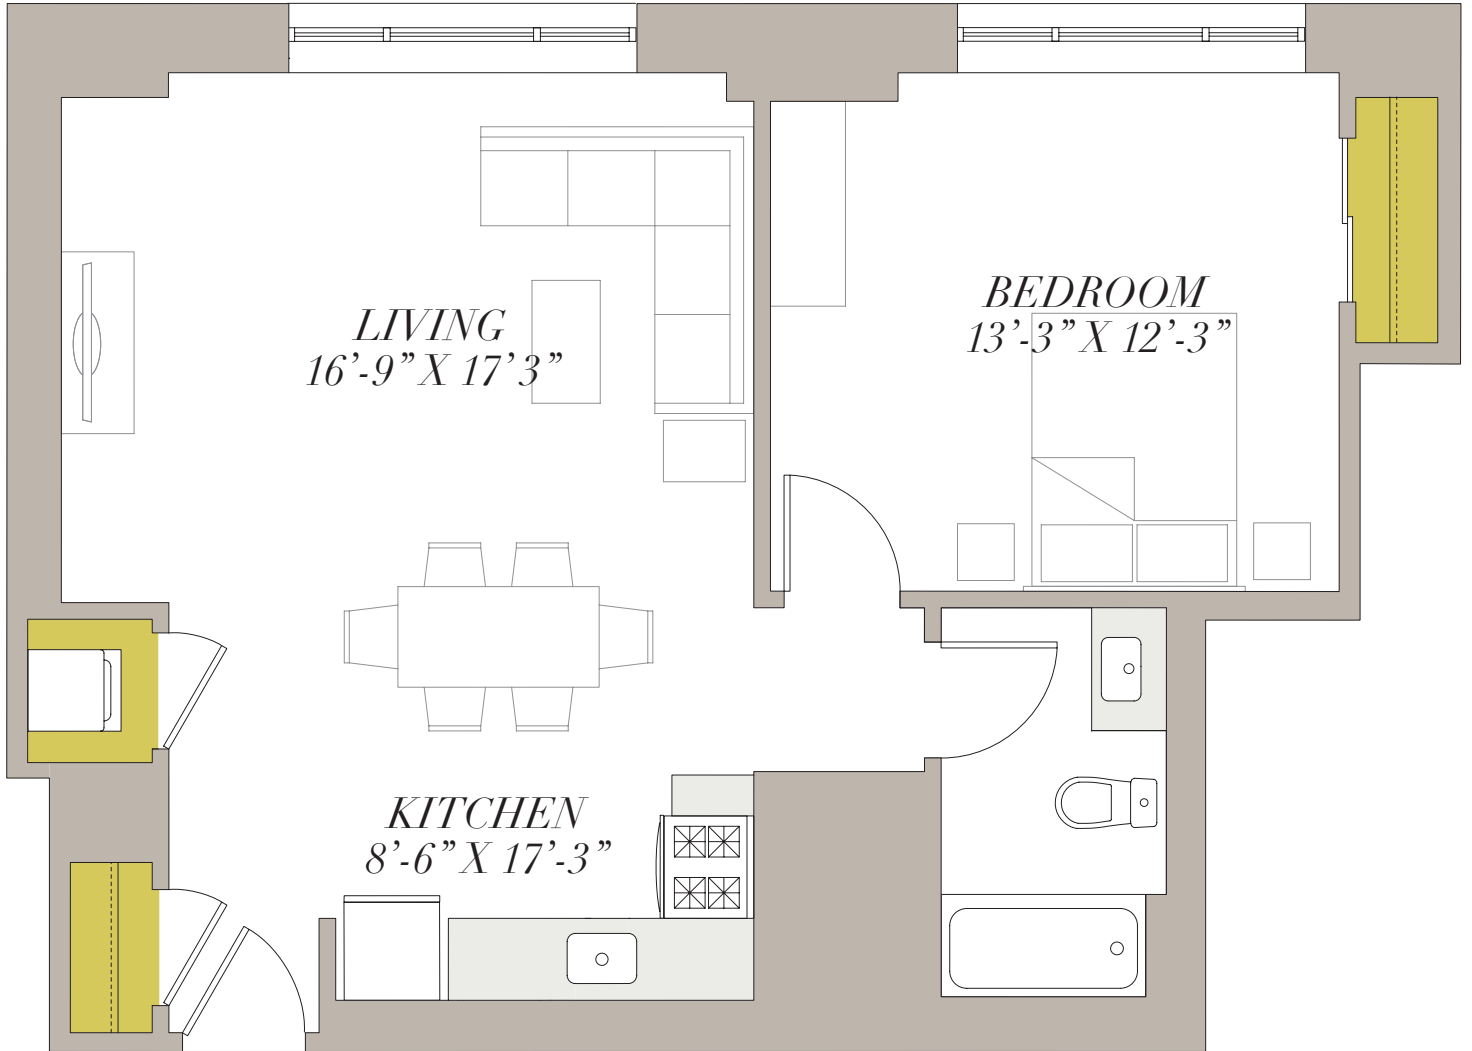

ONE BED ONE BATH

APARTMENT FEATURES

Spectacular Lake & City Views
High-Speed Internet
Open Floor Plans
In-Unit Heating & AC
Generous Storage
In-Unit Washer & Dryer
Gourmet Kitchens
Stainless Steel Appliances
Granite Countertops
Grohe Fixtures
Energy-Saving Lighting
LEED-Certified

773 347 3384

5454 South Shore Drive
Chicago IL 60615
shorelandchicago.com

SHORE LAND