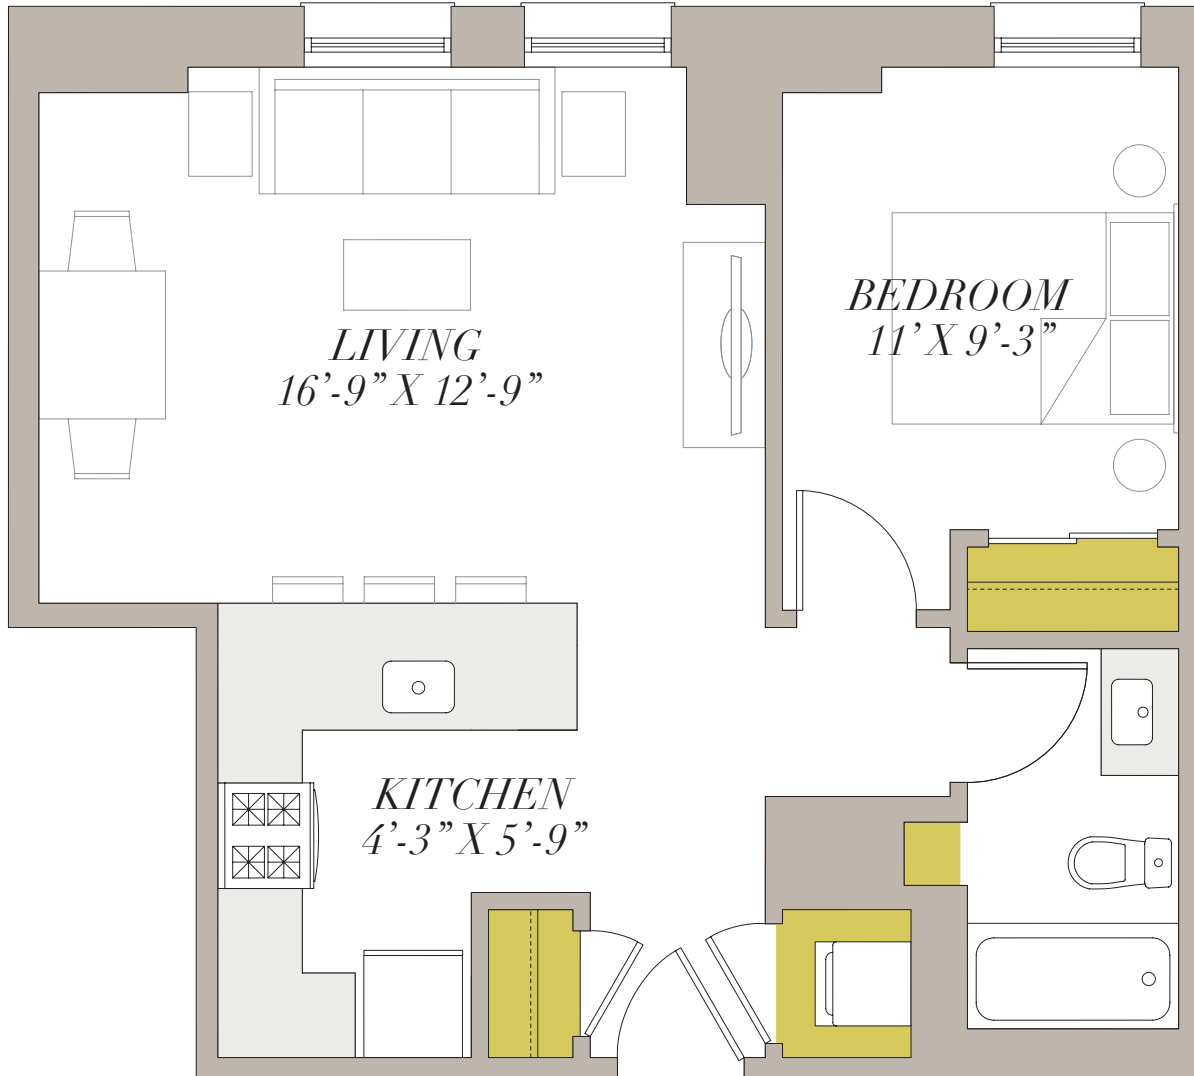

ONE BED ONE BATH

APARTMENT FEATURES

Spectacular Lake & City Views
High-Speed Internet
Open Floor Plans
In-Unit Heating & AC
Generous Storage
In-Unit Washer & Dryer
Gourmet Kitchens
Stainless Steel Appliances
Granite Countertops
Grohe Fixtures
Energy-Saving Lighting
LEED-Certified

773 347 3384

5454 South Shore Drive
Chicago IL 60615
shorelandchicago.com

SHORE LAND

This illustration is for reference only and its measurements are not guaranteed to be exact or "to scale."