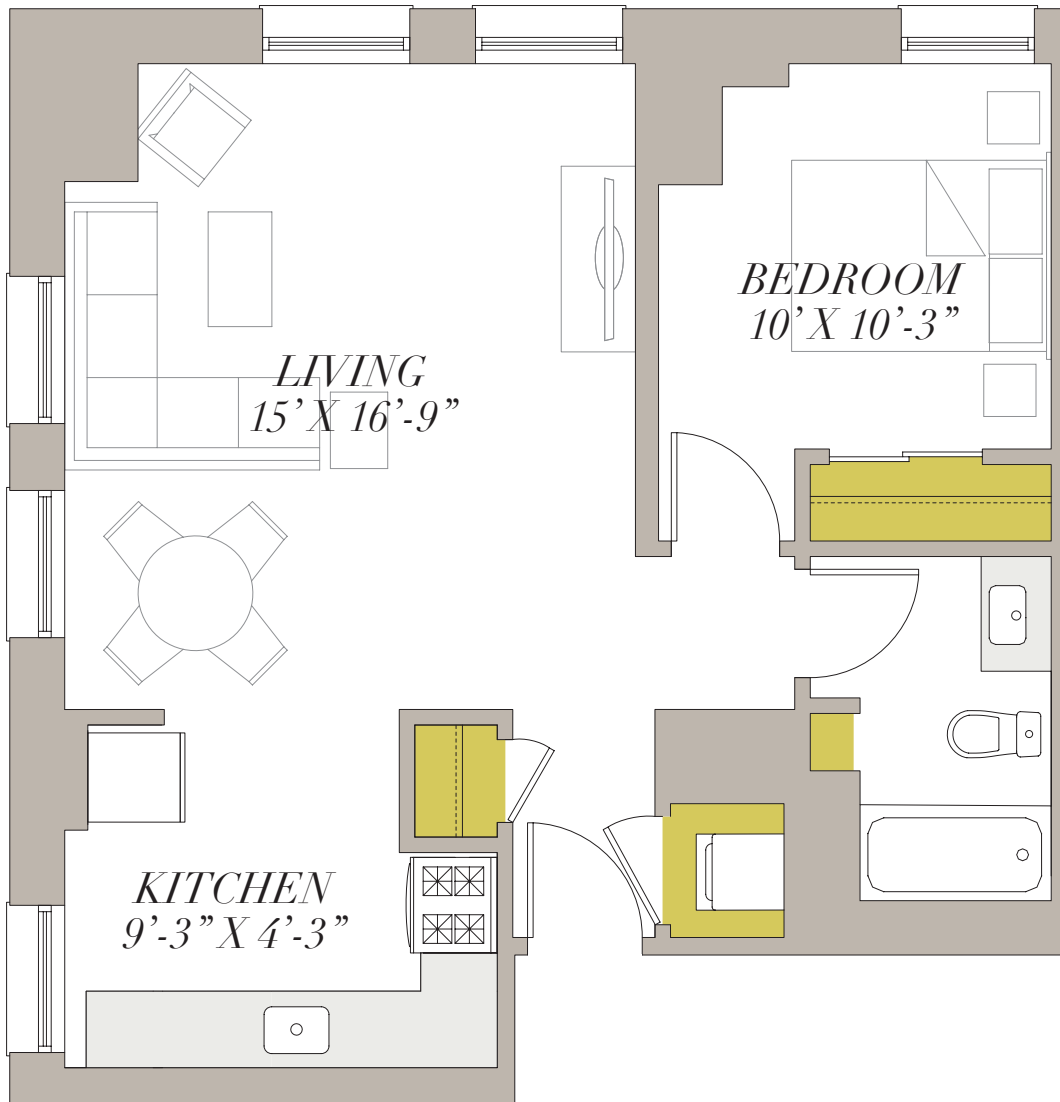

ONE BED ONE BATH

APARTMENT FEATURES

Spectacular Lake & City Views
High-Speed Internet
Open Floor Plans
In-Unit Heating & AC
Generous Storage
In-Unit Washer & Dryer
Gourmet Kitchens
Stainless Steel Appliances
Granite Countertops
Grohe Fixtures
Energy-Saving Lighting
LEED-Certified

773 347 3384

5454 South Shore Drive
Chicago IL 60615
shorelandchicago.com

SHORE LAND