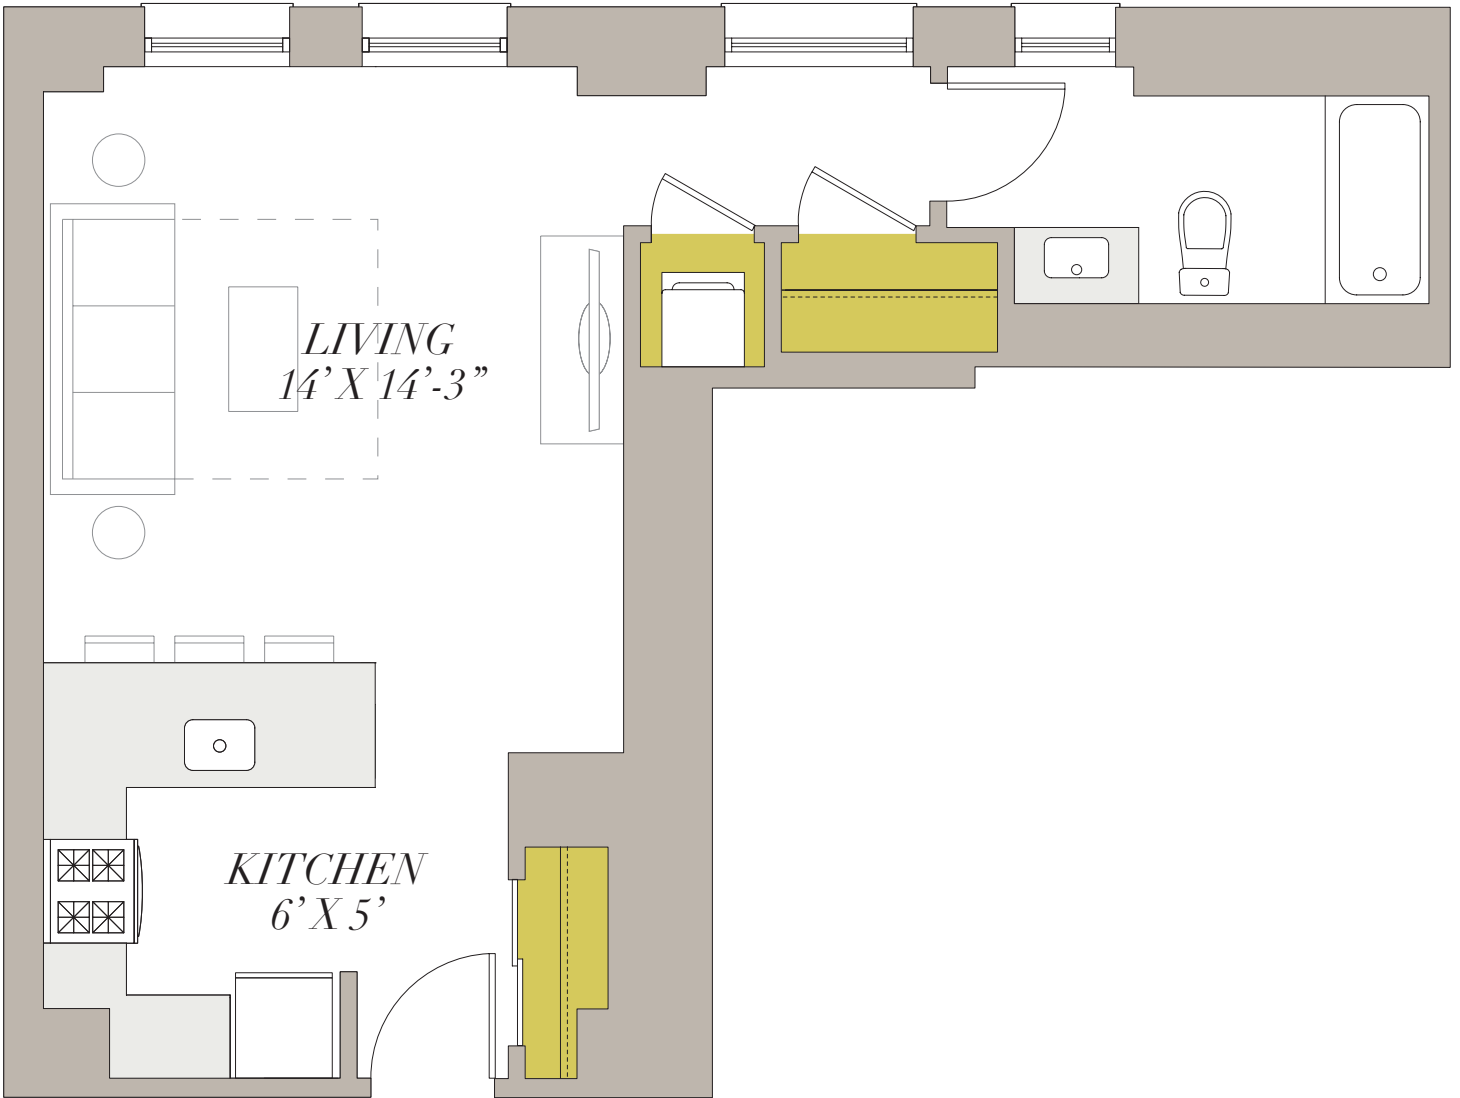

STUDIO ONE BATH

APARTMENT FEATURES

Spectacular Lake & City Views
High-Speed Internet
Open Floor Plans
In-Unit Heating & AC
Generous Storage
In-Unit Washer & Dryer
Gourmet Kitchens
Stainless Steel Appliances
Granite Countertops
Grohe Fixtures
Energy-Saving Lighting
LEED-Certified

773 347 3384

5454 South Shore Drive
Chicago IL 60615
shorelandchicago.com

SHORE LAND

This illustration is for reference only and its measurements are not guaranteed to be exact or "to scale."