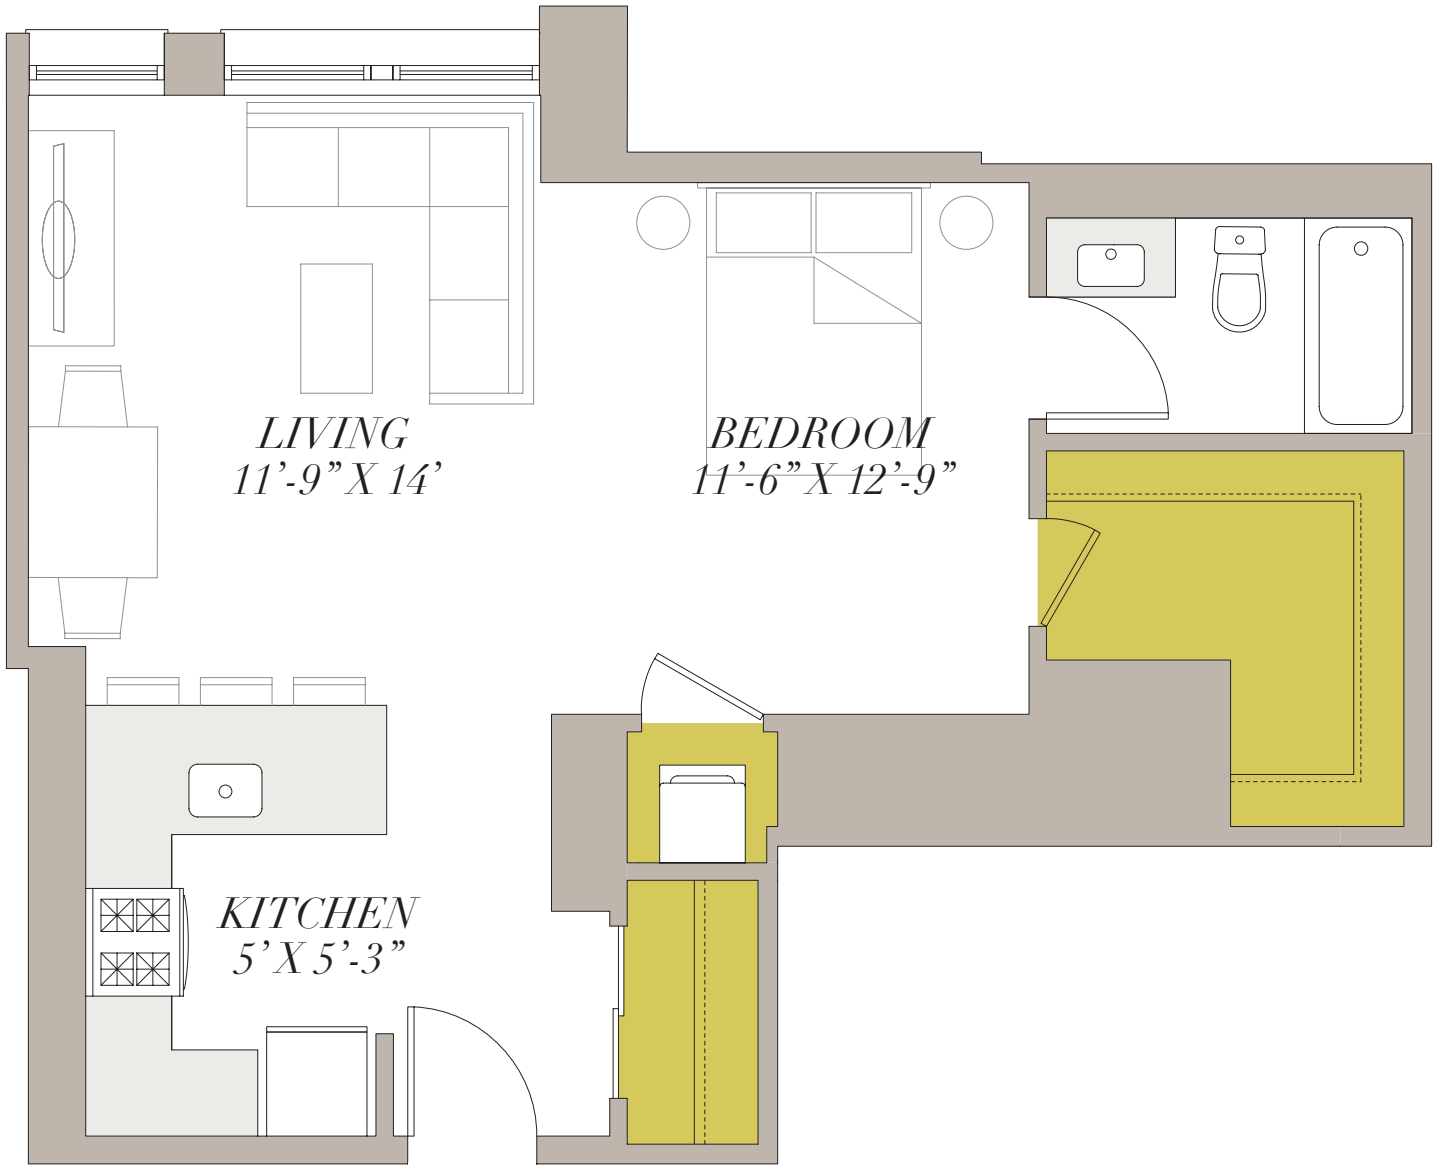

STUDIO ONE BATH

APARTMENT FEATURES

Spectacular Lake & City Views
High-Speed Internet
Open Floor Plans
In-Unit Heating & AC
Generous Storage
In-Unit Washer & Dryer
Gourmet Kitchens
Stainless Steel Appliances
Granite Countertops
Grohe Fixtures
Energy-Saving Lighting
LEED-Certified

773 347 3384

5454 South Shore Drive
Chicago IL 60615
shorelandchicago.com

SHORE LAND