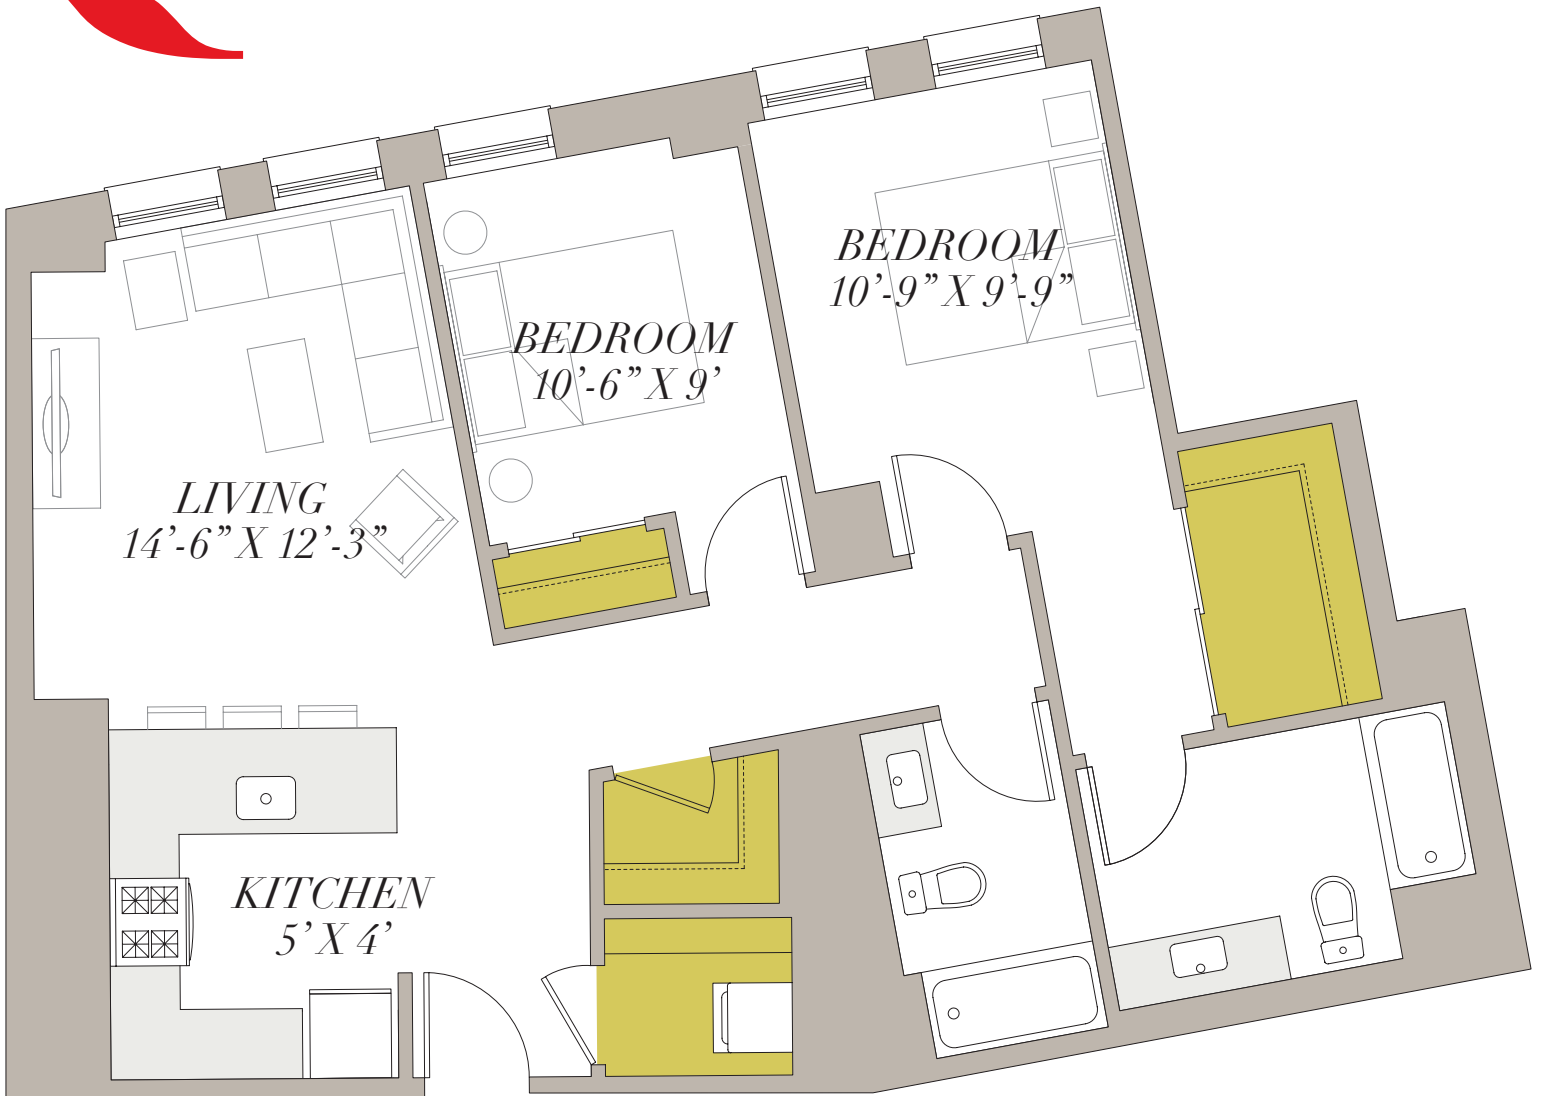

TWO BED TWO BATH

APARTMENT FEATURES

Spectacular Lake & City Views
High-Speed Internet
Open Floor Plans
In-Unit Heating & AC
Generous Storage
In-Unit Washer & Dryer
Gourmet Kitchens
Stainless Steel Appliances
Granite Countertops
Grohe Fixtures
Energy-Saving Lighting
LEED-Certified

773 347 3384

5454 South Shore Drive
Chicago IL 60615
shorelandchicago.com

SHORE LAND