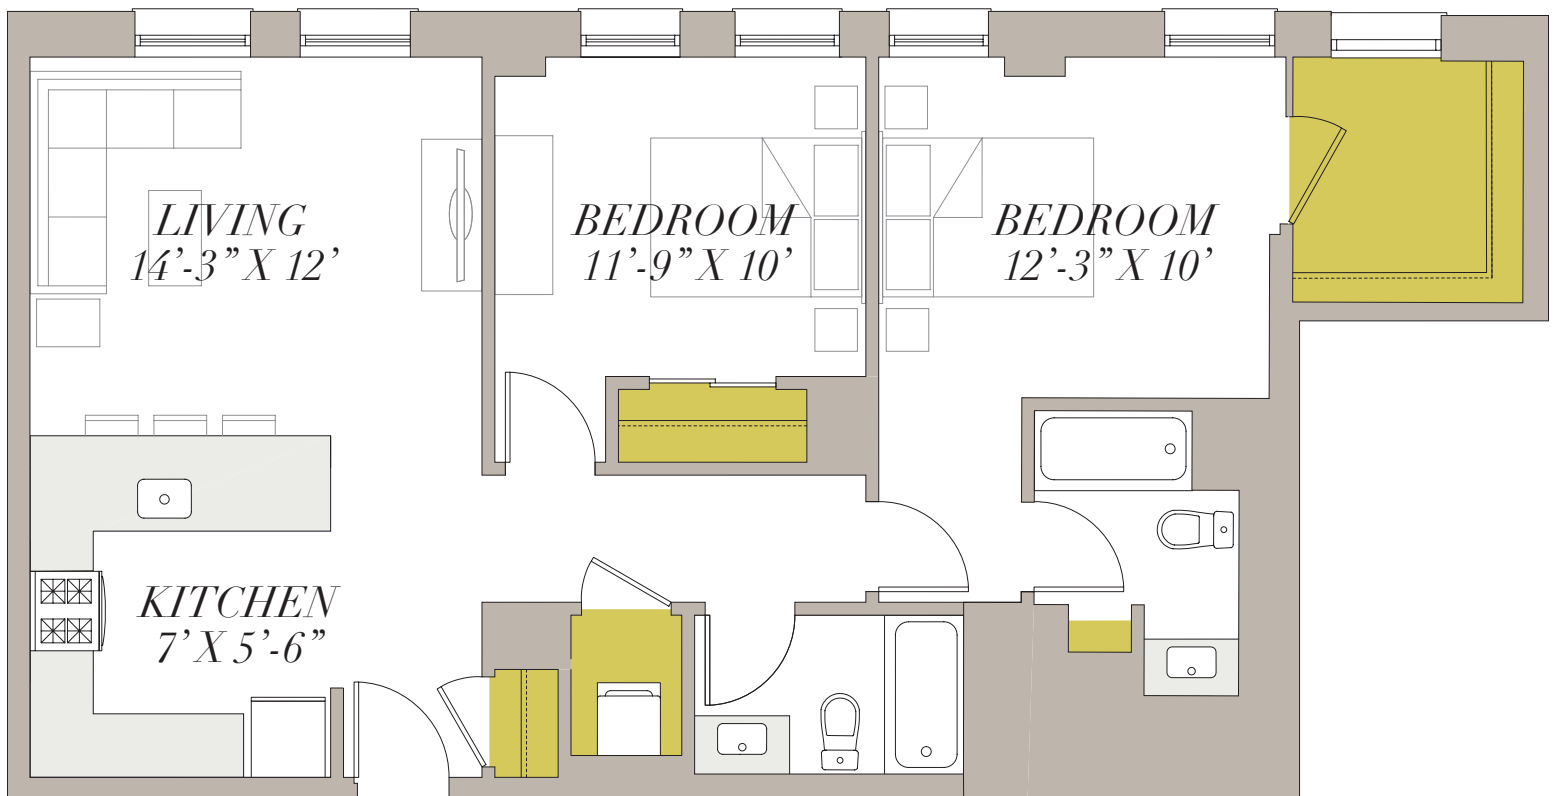

P TWO BED TWO BATH

APARTMENT FEATURES

Spectacular Lake & City Views
High-Speed Internet
Open Floor Plans
In-Unit Heating & AC
Generous Storage
In-Unit Washer & Dryer
Gourmet Kitchens
Stainless Steel Appliances
Granite Countertops
Grohe Fixtures
Energy-Saving Lighting
LEED-Certified

773 347 3384

5454 South Shore Drive
Chicago IL 60615
shorelandchicago.com

SHORE LAND