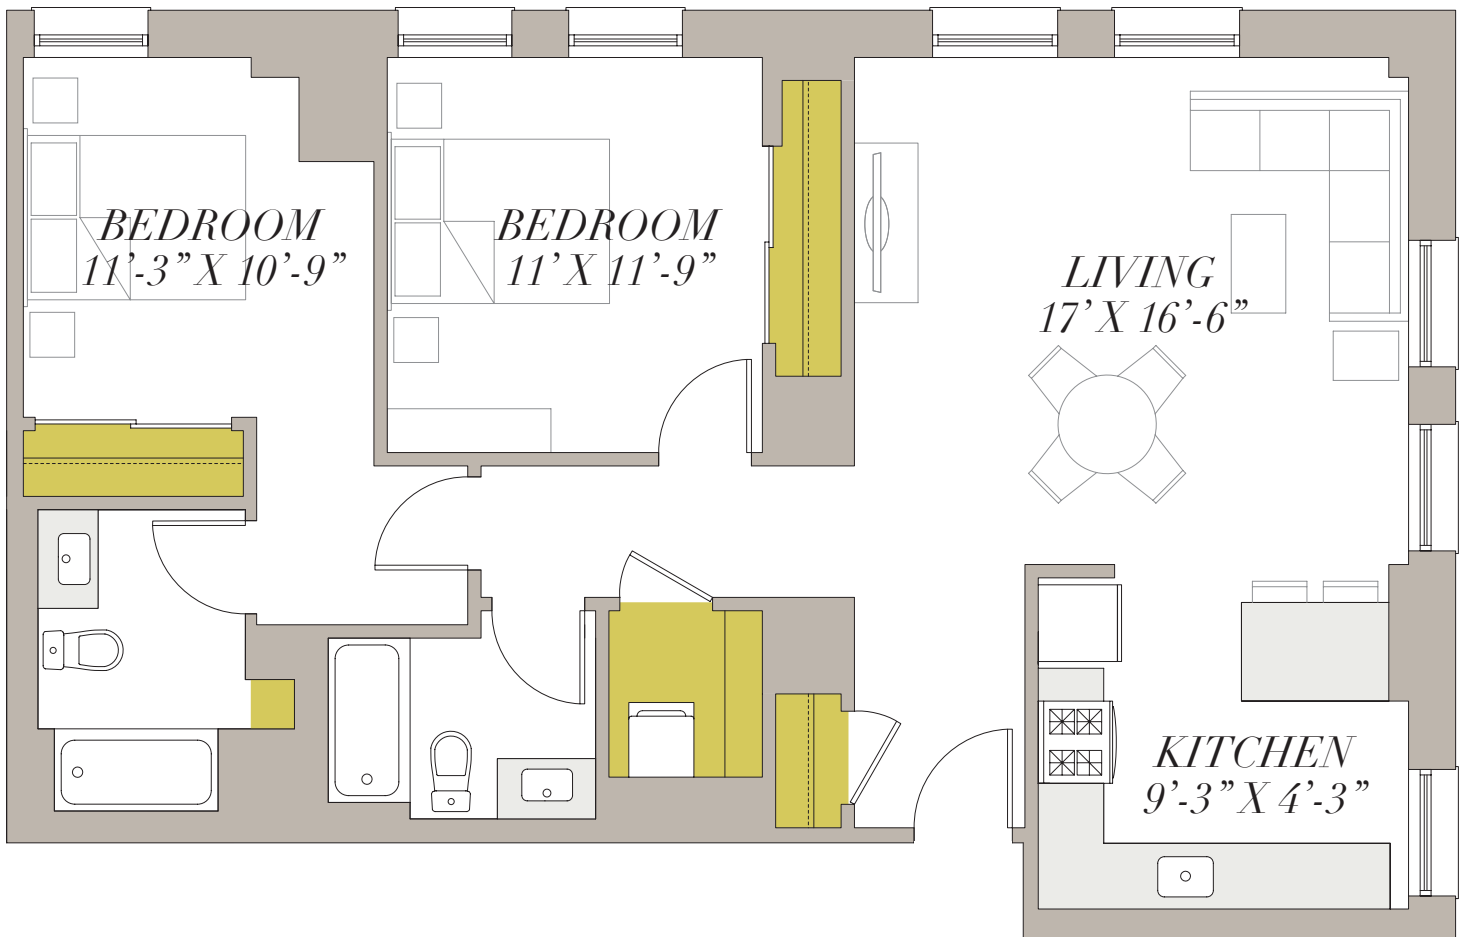

TWO BED TWO BATH

APARTMENT FEATURES

Spectacular Lake & City Views
High-Speed Internet
Open Floor Plans
In-Unit Heating & AC
Generous Storage
In-Unit Washer & Dryer
Gourmet Kitchens
Stainless Steel Appliances
Granite Countertops
Grohe Fixtures
Energy-Saving Lighting
LEED-Certified

773 347 3384

5454 South Shore Drive
Chicago IL 60615
shorelandchicago.com

SHORE LAND