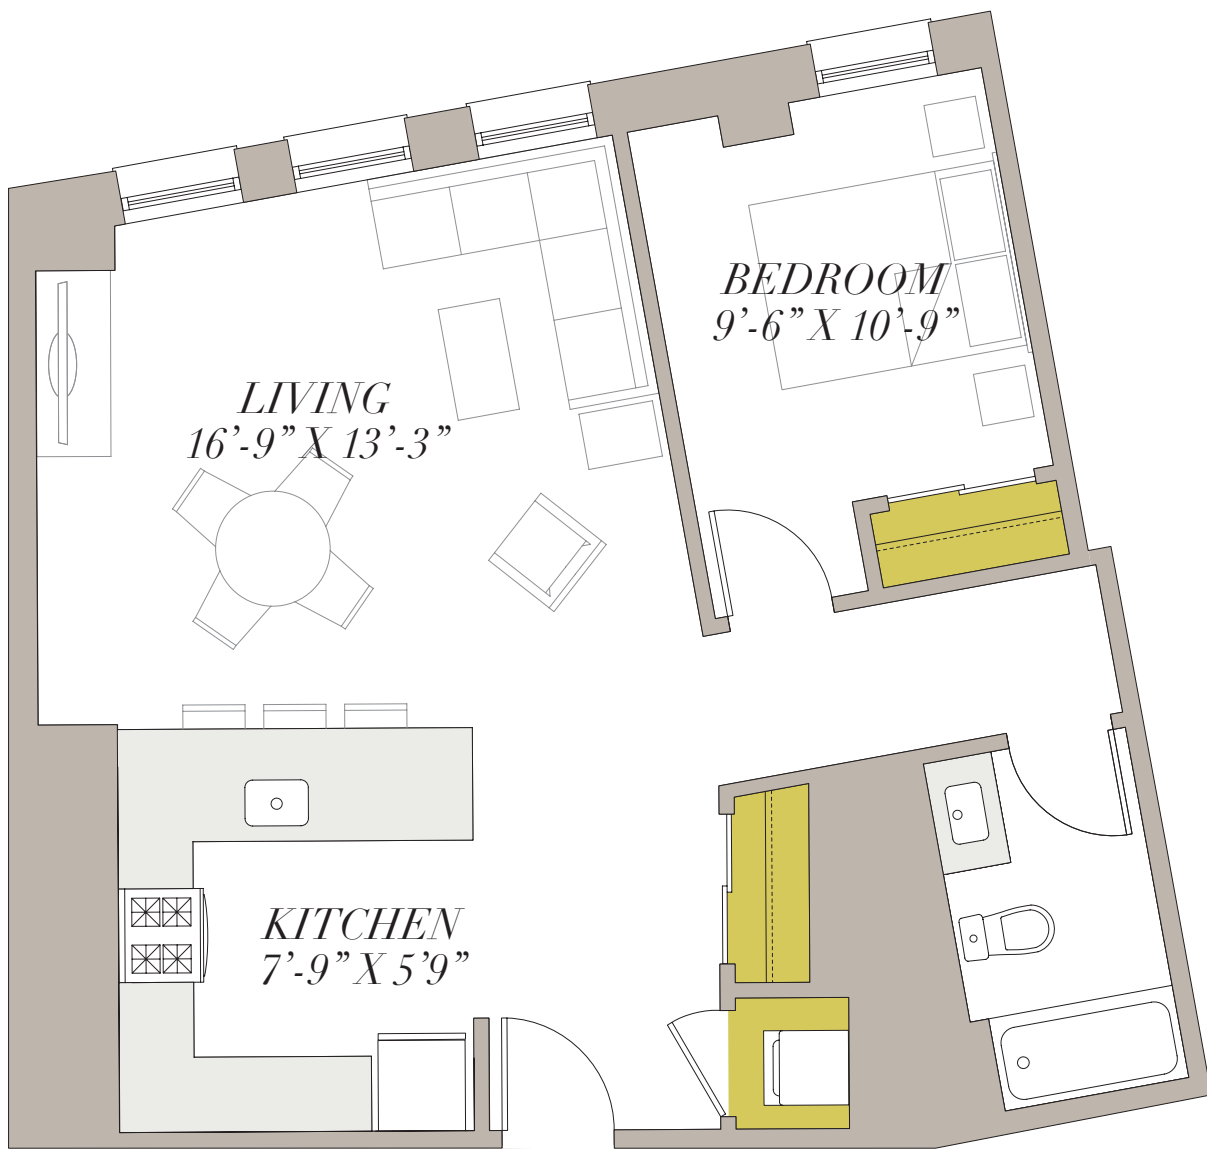

ONE BED ONE BATH

APARTMENT FEATURES

- Spectacular Lake & City Views
- High-Speed Internet
- Open Floor Plans
- In-Unit Heating & AC
- Generous Storage
- In-Unit Washer & Dryer
- Gourmet Kitchens
- Stainless Steel Appliances
- Granite Countertops
- Grohe Fixtures
- Energy-Saving Lighting
- LEED-Certified

773 347 3384

5454 South Shore Drive
Chicago IL 60615
shorelandchicago.com

SHORE LAND