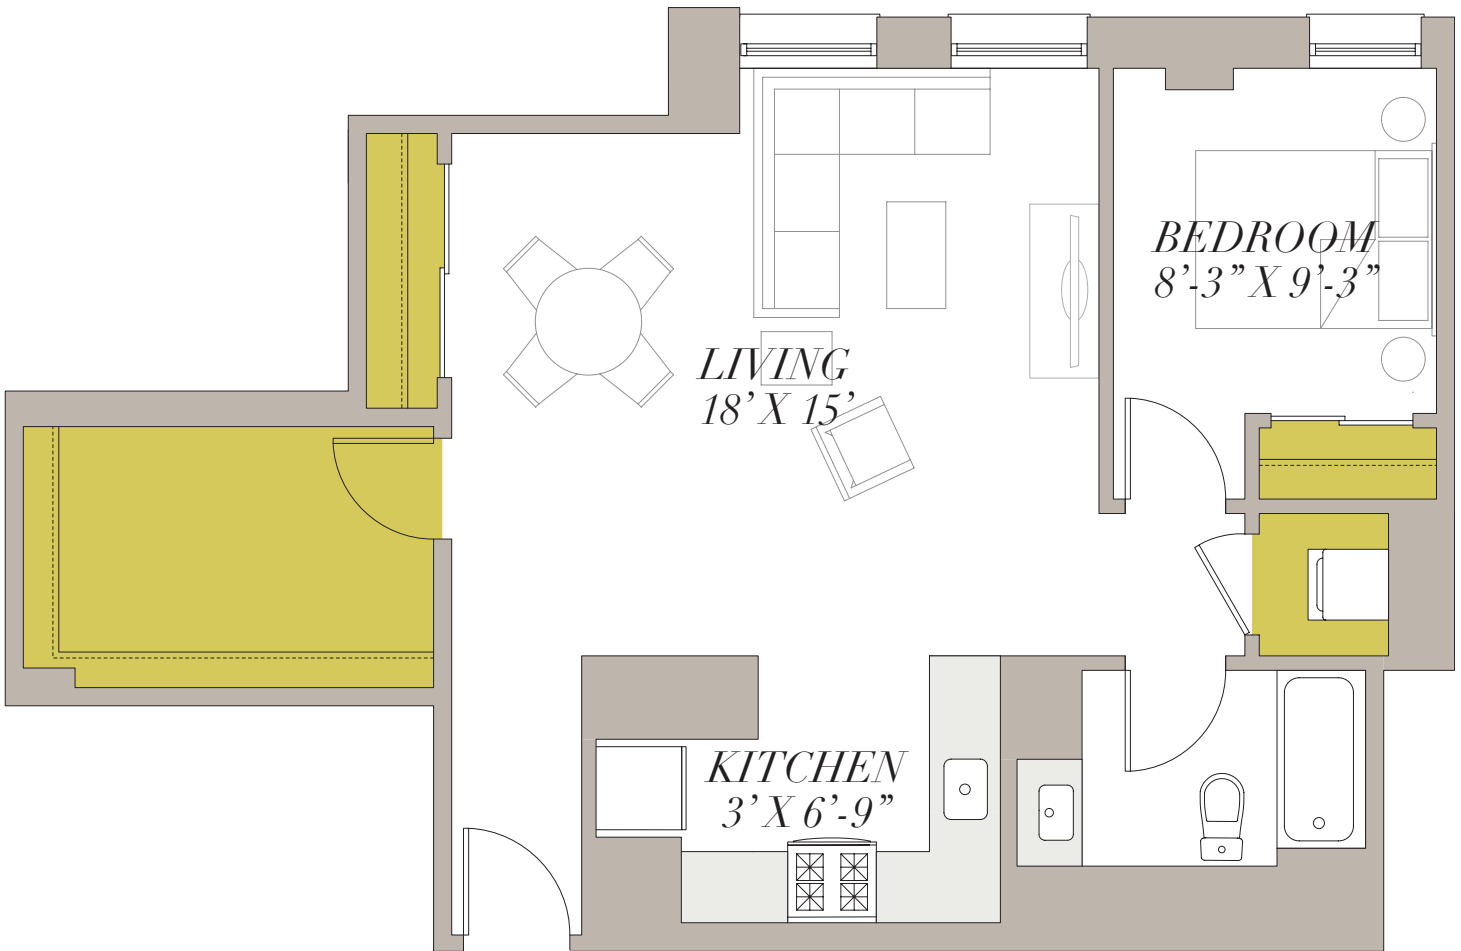

L ONE BED ONE BATH

APARTMENT FEATURES

Spectacular Lake & City Views
High-Speed Internet
Open Floor Plans
In-Unit Heating & AC
Generous Storage
In-Unit Washer & Dryer
Gourmet Kitchens
Stainless Steel Appliances
Granite Countertops
Grohe Fixtures
Energy-Saving Lighting
LEED-Certified

773 347 3384

5454 South Shore Drive
Chicago IL 60615
shorelandchicago.com

SHORE LAND