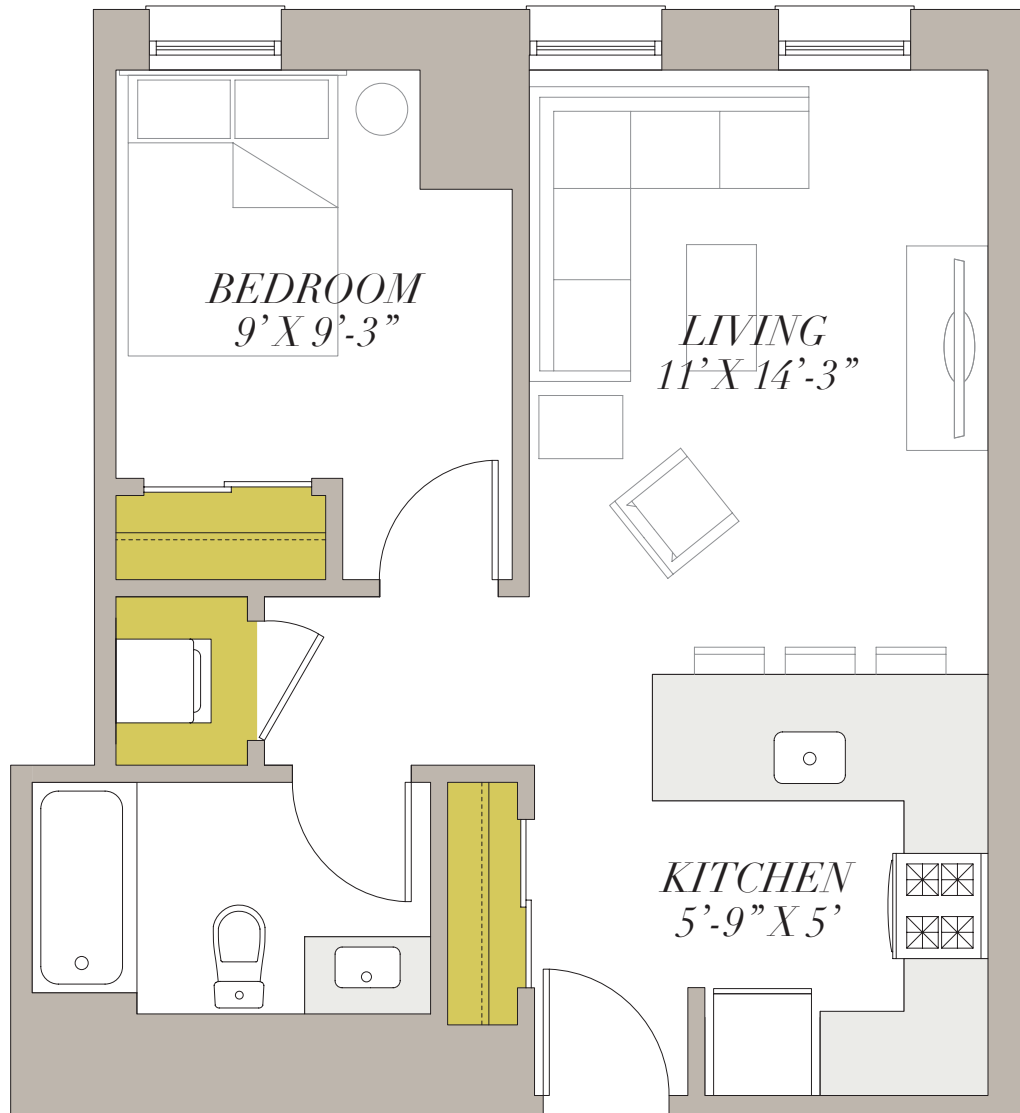

K ONE BED ONE BATH

APARTMENT FEATURES

Spectacular Lake & City Views
High-Speed Internet
Open Floor Plans
In-Unit Heating & AC
Generous Storage
In-Unit Washer & Dryer
Gourmet Kitchens
Stainless Steel Appliances
Granite Countertops
Grohe Fixtures
Energy-Saving Lighting
LEED-Certified

773 347 3384

5454 South Shore Drive
Chicago IL 60615
shorelandchicago.com

SHORE LAND

This illustration is for reference only and its measurements are not guaranteed to be exact or "to scale."