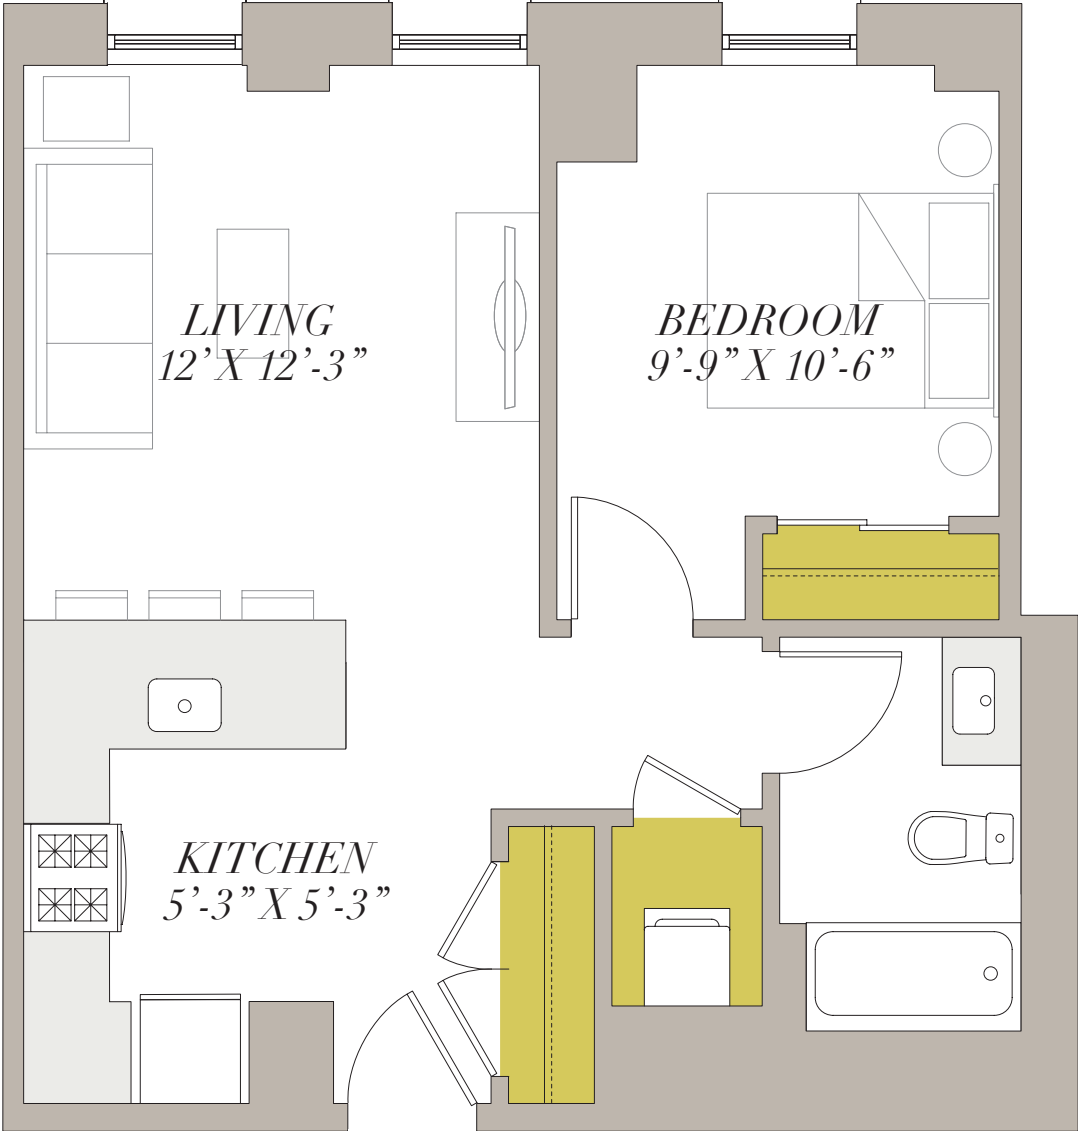

ONE BED ONE BATH

APARTMENT FEATURES

- Spectacular Lake & City Views
- High-Speed Internet
- Open Floor Plans
- In-Unit Heating & AC
- Generous Storage
- In-Unit Washer & Dryer
- Gourmet Kitchens
- Stainless Steel Appliances
- Granite Countertops
- Grohe Fixtures
- Energy-Saving Lighting
- LEED-Certified

773 347 3384

5454 South Shore Drive
Chicago IL 60615
shorelandchicago.com

SHORE LAND

This illustration is for reference only and its measurements are not guaranteed to be exact or "to scale."