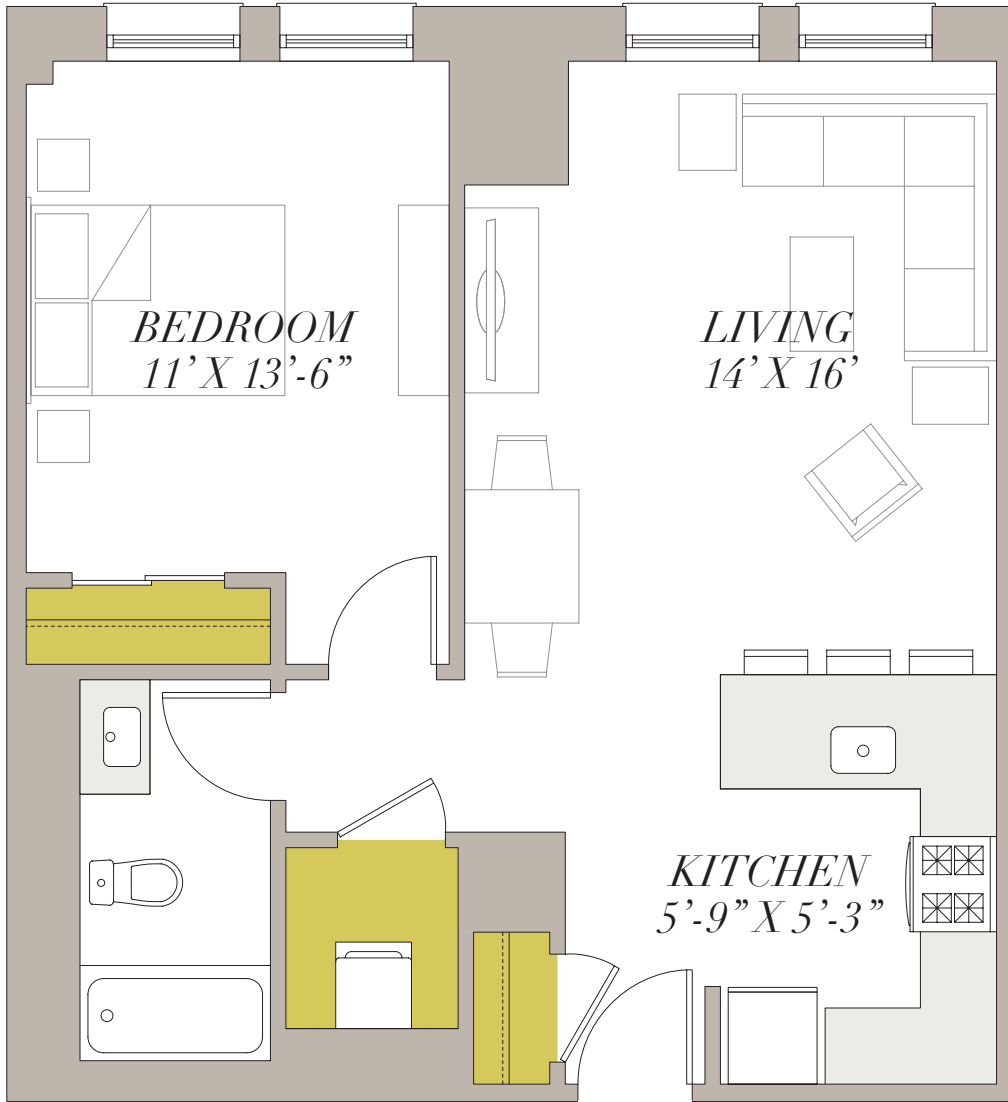

ONE BED ONE BATH

APARTMENT FEATURES

- Spectacular Lake & City Views
- High-Speed Internet
- Open Floor Plans
- In-Unit Heating & AC
- Generous Storage
- In-Unit Washer & Dryer
- Gourmet Kitchens
- Stainless Steel Appliances
- Granite Countertops
- Grohe Fixtures
- Energy-Saving Lighting
- LEED-Certified

773 347 3384

5454 South Shore Drive
Chicago IL 60615
shorelandchicago.com

SHORE LAND