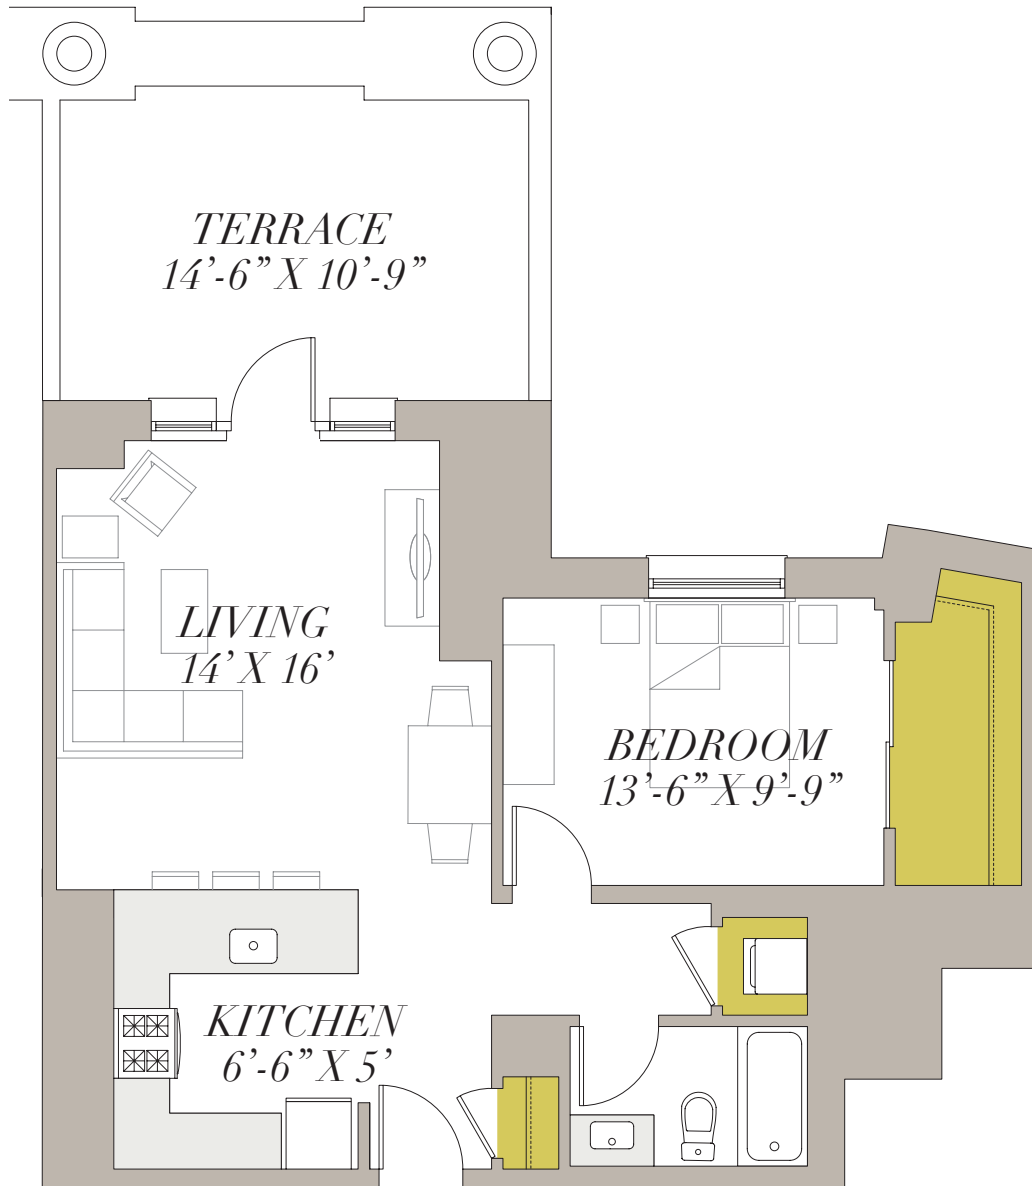

ONE BED ONE BATH

LE3

APARTMENT FEATURES

- Spectacular Lake & City Views
- High-Speed Internet
- Open Floor Plans
- In-Unit Heating & AC
- Generous Storage
- In-Unit Washer & Dryer
- Gourmet Kitchens
- Stainless Steel Appliances
- Granite Countertops
- Grohe Fixtures
- Energy-Saving Lighting
- LEED-Certified

773 347 3384

5454 South Shore Drive
Chicago IL 60615
shorelandchicago.com

SHORE LAND